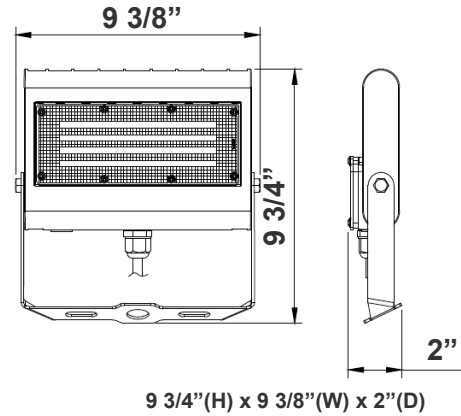

Customer Name: _____

Project Name: _____

Note: _____

Type: _____