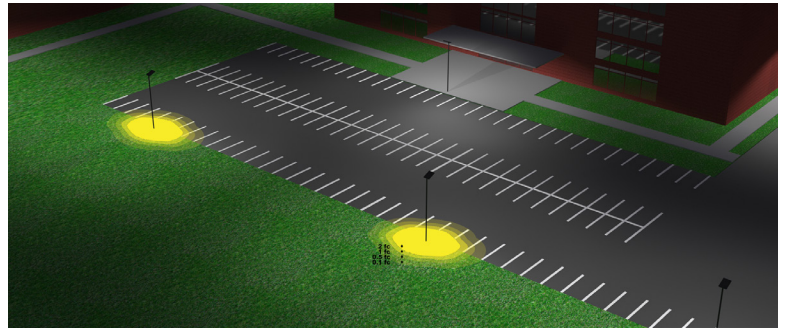

Area 45'x 55' Mounting Height: 20'

Other Views:

Performance Table: LFX-MD-15-50W-MCTP-KN

MODEL NO.	Wattage	Voltage	Lumens	Color Temp.	BUG Rating	LPW
LFX-MD-15-50W-MCTP-KN	15W	120~277V	2000LM	3000K 4000K 5000K 5700K	B3-U0-G1	130
			2100LM			
			2180LM			
			2180LM			
	20W		2550LM			
			2620LM			
			2700LM			
			2700LM			
	30W		3800LM			
			3990LM			
			4020LM			
			4020LM			
	50W		6250LM			
			6320LM			
			6320LM			
			6350LM