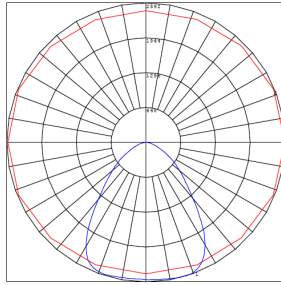

Photometrics: LFX-MD-15-50W-MCTP-KN

BUG Rating: B3-U0-G1

Area 45'x 55' Mounting Height: 20'

Other Views:

Side View

Front View

Back View

Performance Table: LFX-MD-15-50W-MCTP-KN