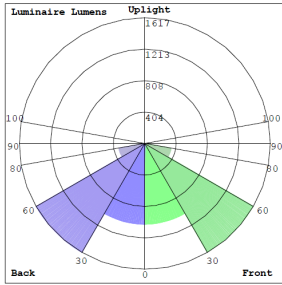

Technical Specifications

Electrical:

- Voltage: 120~277VAC/50~60 Hz
- Wattage: 15W/ 20W/ 30W/ 50W
- Power Factor: >0.9
- Efficacy: 130 LPW

Mechanical:

- Die-cast Aluminum Housing with Powder Coat Finish (Dark Bronze and White Finish)
- LED: Philips Lumileds Luxeon 2835 High Flux LED
- Solid State Lighting technology for long life, no Maintenance needed and High-Efficiency
- High Conductive Aluminum LED Board
- 90° Adjustable 1/2" Knuckle Mount
- IP Rating: IP65
- Operating Temperature: -40°F to 104°F
- Suitable for Wet Locations

Lighting:

- Dimming: 0~10V Dimmable
- Optic Lens Type: III
- Cord type: 13" #18 AWG stranded wires
- Multi-CCT Power - The Switch is on the Bottom of the Fixture
- Color temperature: 3000K/ 4000K/ 5000K/ 5700K
- Total Lumens: 6350LM Max.
- Multi CCT: Selectable Wattages & CCTs
- Color Rendering Index: ≥ 82
- Beam Angle: 120°X 90°

Photometrics: LFX-MD-15-50W-MCTP-KN

BUG Rating: B3-U0-G1

Area 45'x 55' Mounting Height: 20'

Other Views:

Side View

Front View

Back View

Performance Table: LFX-MD-15-50W-MCTP-KN